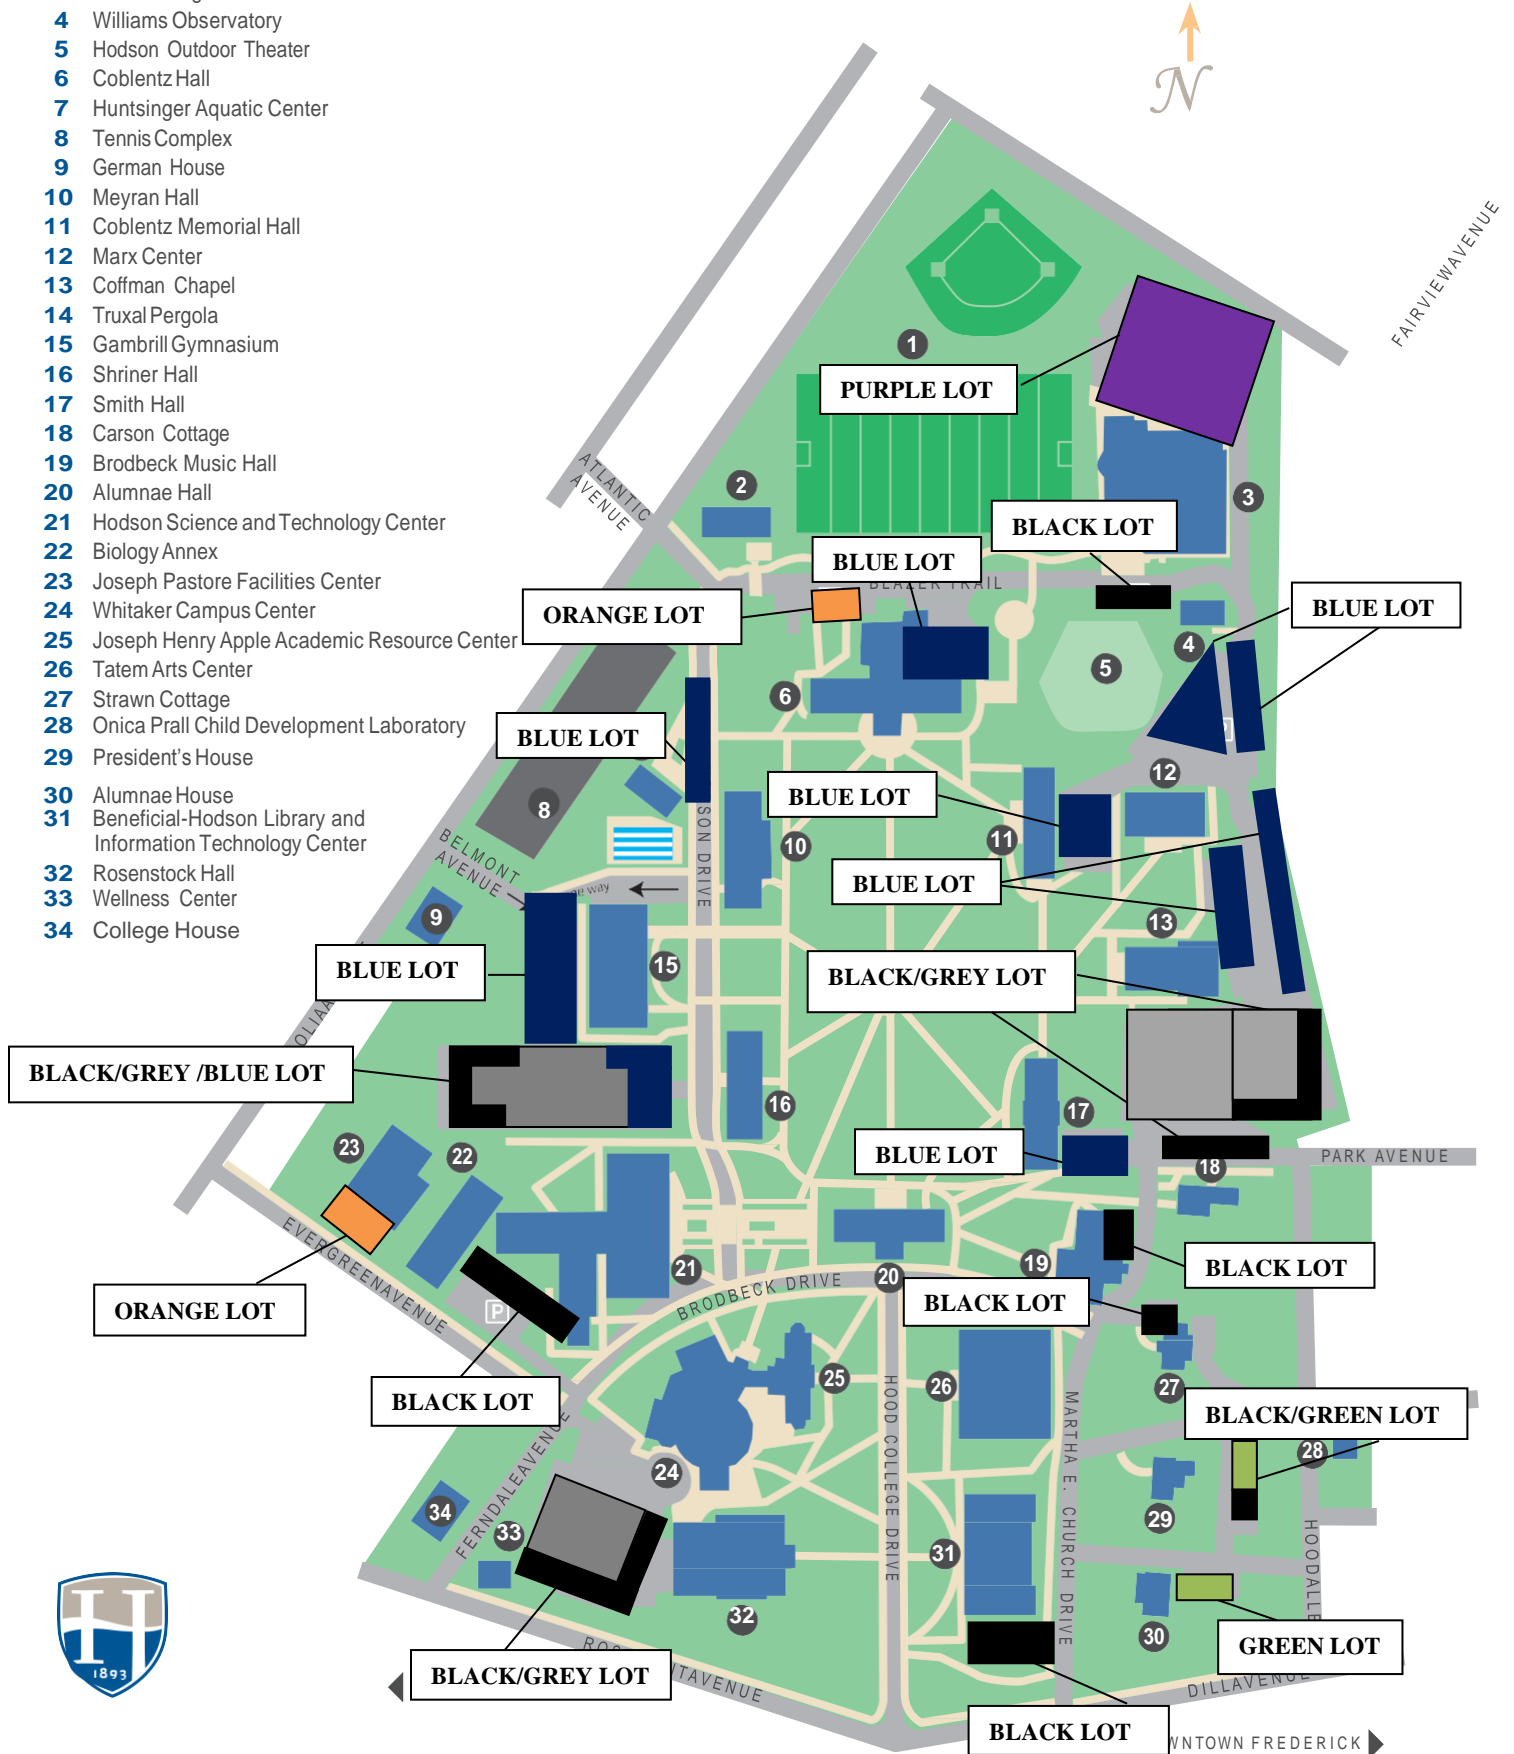

# HOOD COLLEGE CAMPUS MAP

- 1 Thomas Athletic Field
- 2 Nicodemus Athletic Complex
- 3 Hood College Athletic Center
- 4 Williams Observatory
- 5 Hodson Outdoor Theater
- 6 Coblenz Hall
- 7 Huntsinger Aquatic Center
- 8 Tennis Complex
- 9 German House
- 10 Meyran Hall
- 11 Coblenz Memorial Hall
- 12 Marx Center
- 13 Coffman Chapel
- 14 Truxal Pergola
- 15 Gambrell Gymnasium
- 16 Shriner Hall
- 17 Smith Hall
- 18 Carson Cottage
- 19 Brodbeck Music Hall
- 20 Alumnae Hall
- 21 Hodson Science and Technology Center
- 22 Biology Annex
- 23 Joseph Pastore Facilities Center
- 24 Whitaker Campus Center
- 25 Joseph Henry Apple Academic Resource Center
- 26 Tatem Arts Center
- 27 Strawn Cottage
- 28 Onica Prall Child Development Laboratory
- 29 President's House
- 30 Alumnae House
- 31 Beneficial-Hodson Library and Information Technology Center
- 32 Rosenstock Hall
- 33 Wellness Center
- 34 College House

## COLOR LEGEND

FACULTY/STAFF

BLACK

COMMUTER STUDENTS

GREY

RESIDENT STUDENTS

BLUE

VISITOR

GREEN

CONTRACTOR

ORANGE

GENERAL PARKING

PURPLE

(FACULTY/STAFF,  
COMMUTER STUDENTS,  
VISITORS, RESIDENTS,  
CONTRACTORS)

The above campus map shows the designated parking areas on campus for the different classifications of Hood College members. Areas colored in black, dedicated to faculty/staff, are reserved Monday-Friday, 7 a.m.-6 p.m. Areas colored in grey, dedicated to commuter students, are reserved Monday-Friday, 7 a.m.-6 p.m. Areas colored in green, dedicated to visitors, are reserved Monday-Friday, 8 a.m.-5 p.m. Areas colored in orange, dedicated to contractors, are reserved Monday-Friday, 8 a.m.-5 p.m. After hours and weekends open parking in these areas.

The area colored purple is dedicated to open parking daily. There is no overnight parking in this lot due to daily sporting events held in the Ronald J. Volpe Athletic Center.